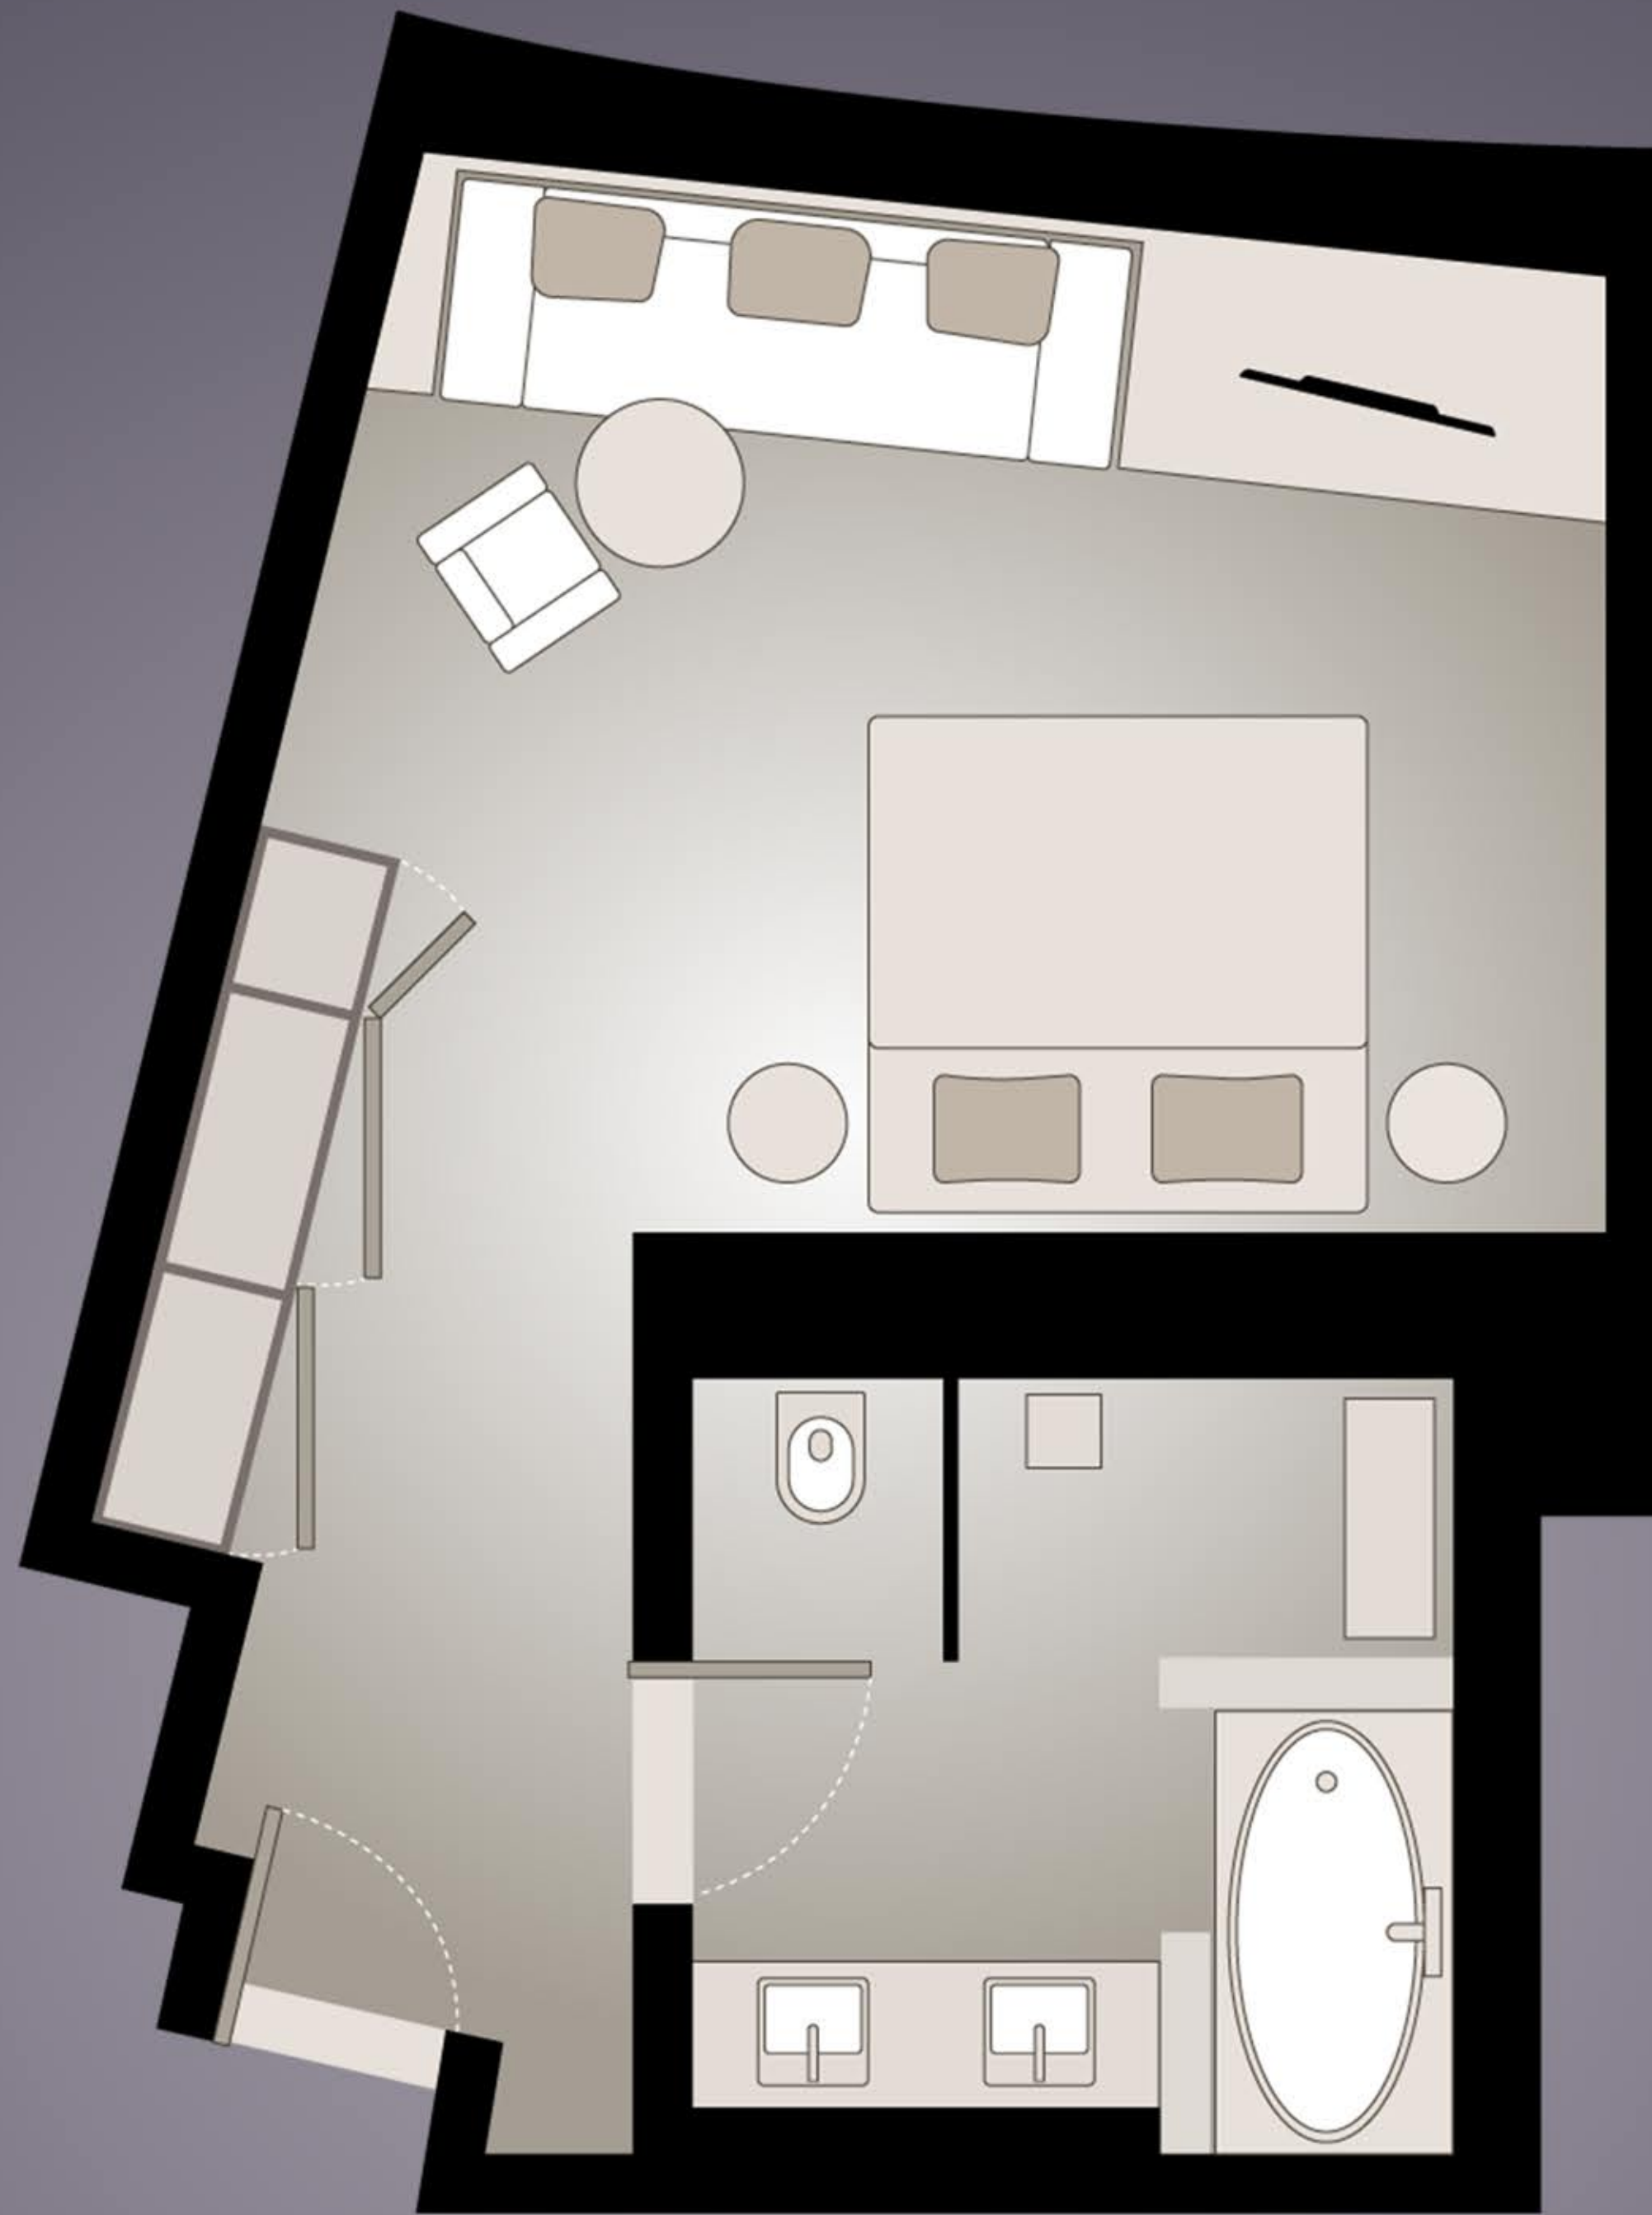

# Studio 50 Version 1

50 sqm | 538 sq ft

## Services & Amenities

- Native Union Eclipse charging hub
- State-of-the-art sound experience with Native Union x La Boite Bluetooth speaker
- Complimentary wireless high-speed internet access
- Complimentary in-room Maxi Bar (except wines and champagne) , offering a variety of beverages and snacks. Items can be personalised to suit dietary needs
- Complimentary espresso machine, with illy coffee and a selection of Jing Teas
- Luxury bathroom accessories by SV Casa
- Artisanal bath & body products by British luxury brand, Bamford

# Studio 50 Version 2

50 sqm | 538 sq ft