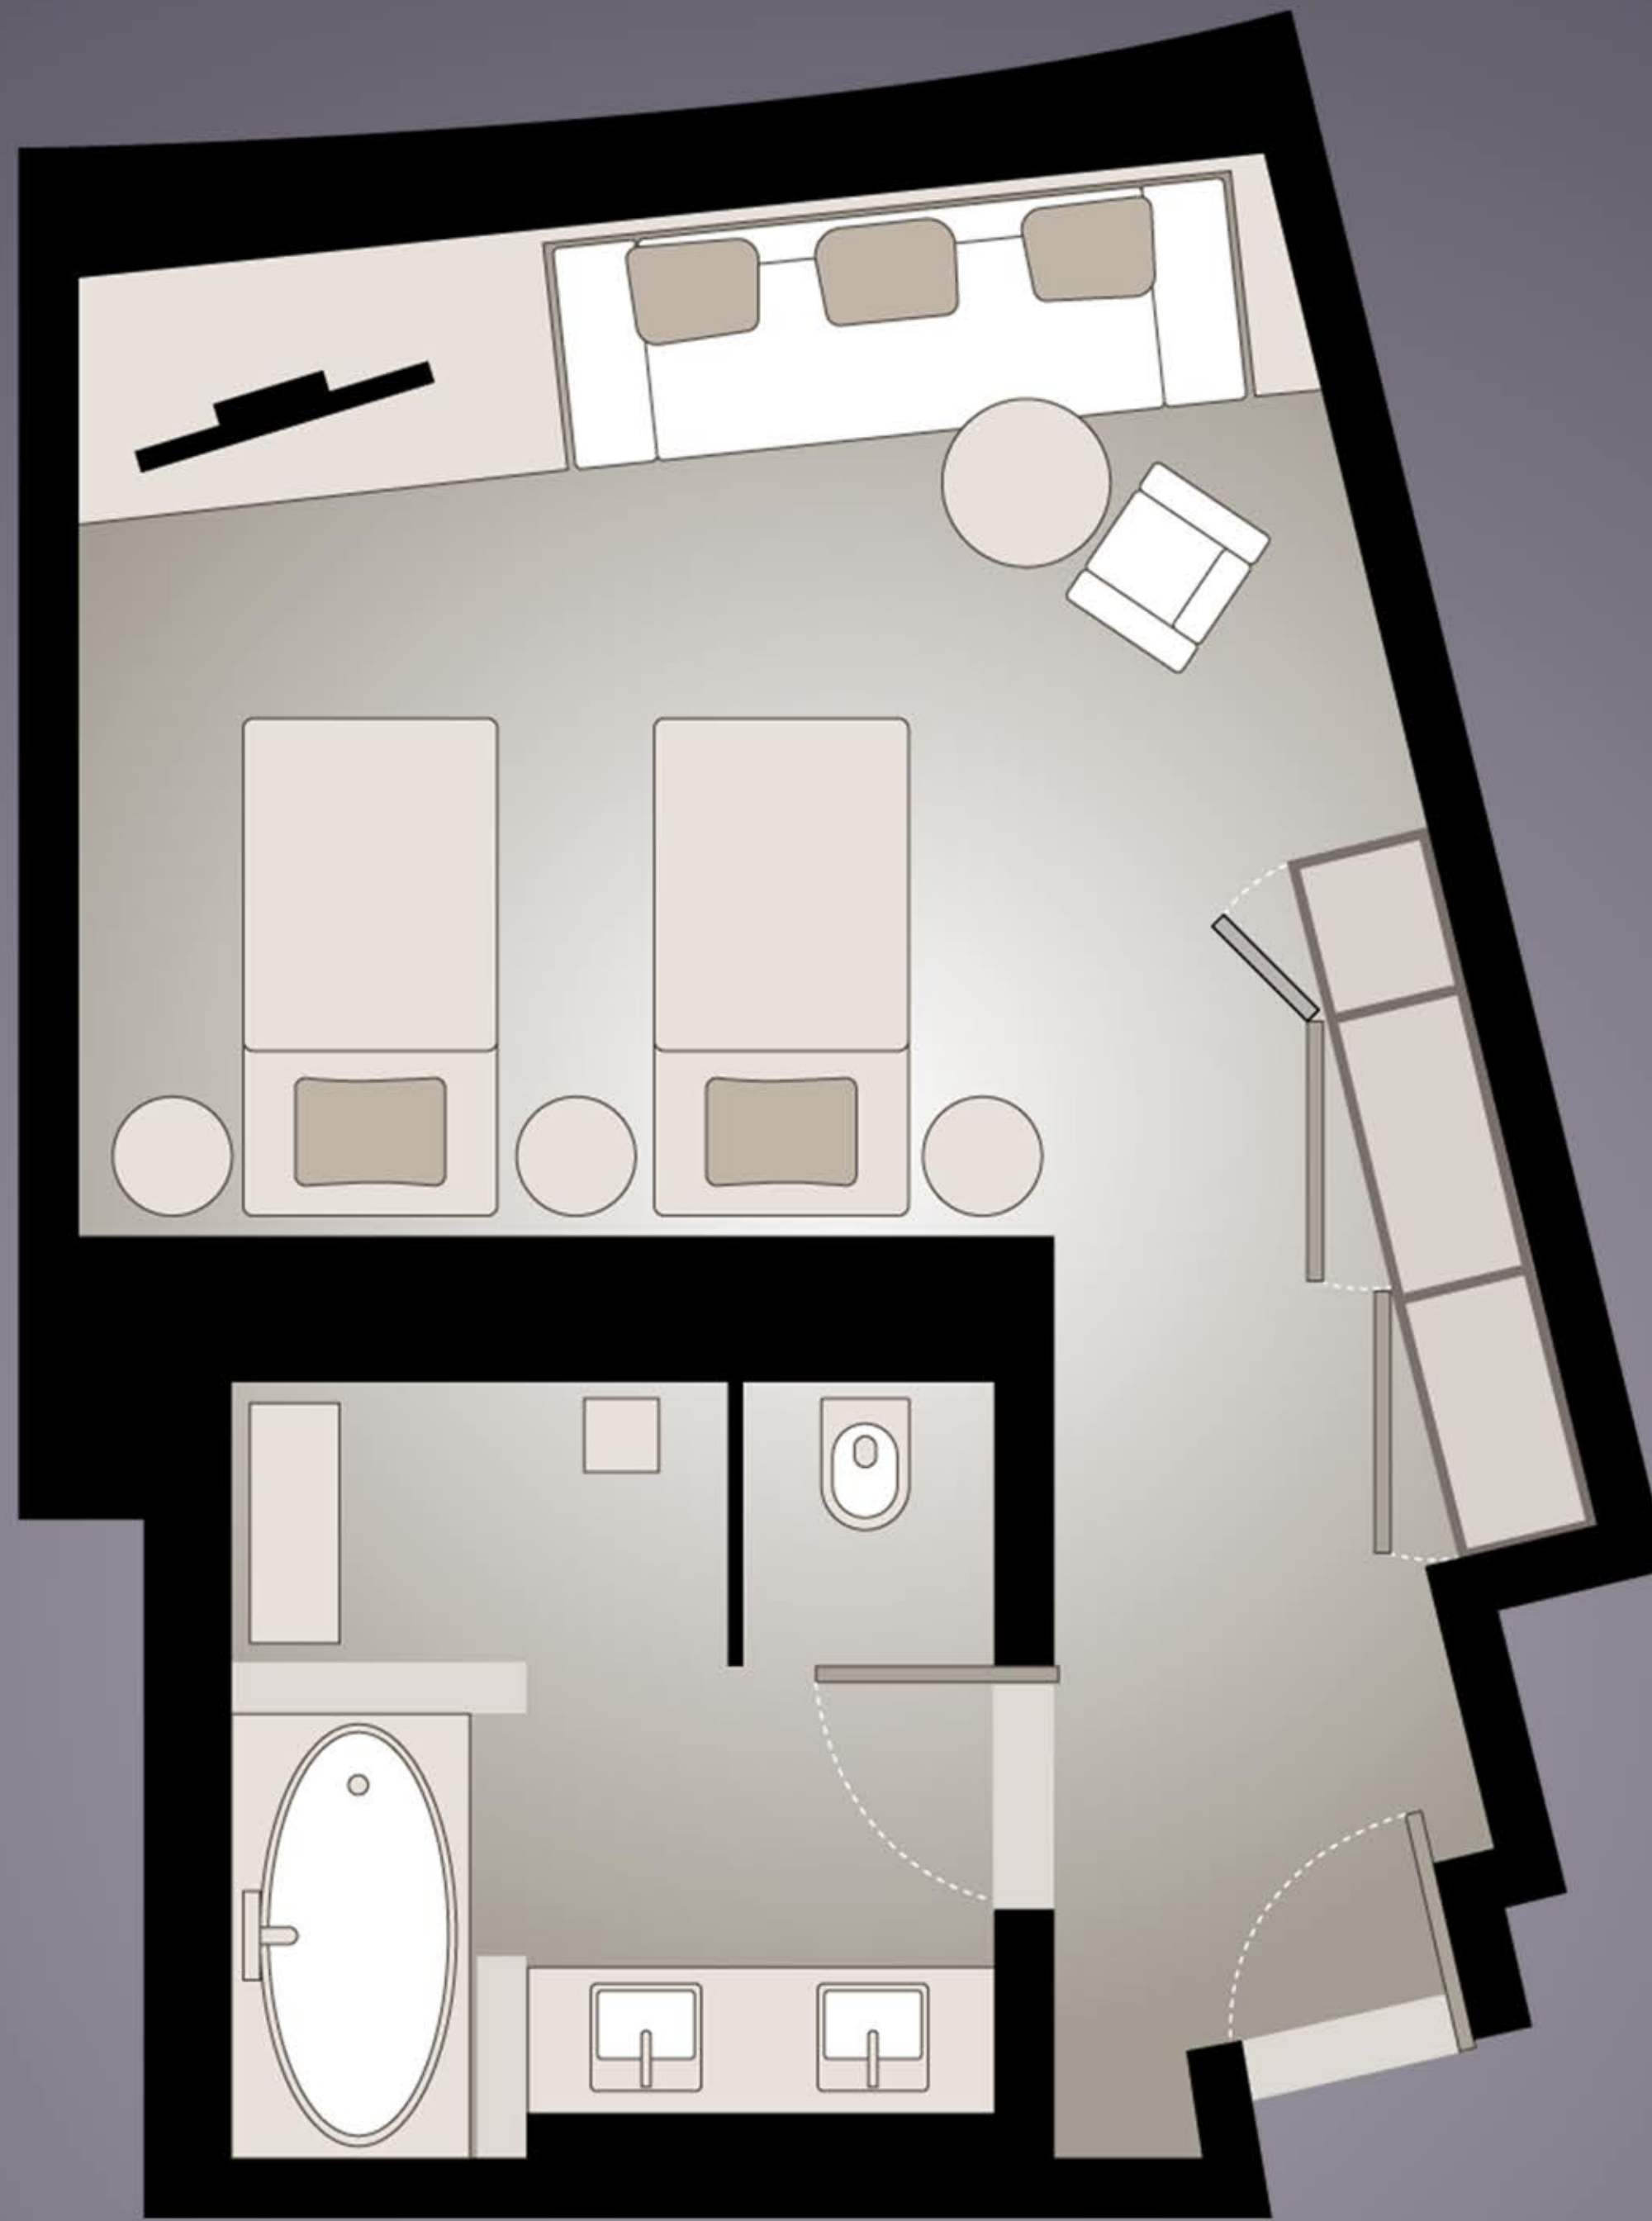

# Studio 50 Version 1

50 sqm | 538 sq ft

## Services & Amenities

- Native Union Eclipse charging hub
- State-of-the-art sound experience with Native Union x La Boite Bluetooth speaker
- Complimentary wireless high-speed internet access
- Complimentary in-room Maxi Bar (except wines and champagne) , offering a variety of beverages and snacks. Items can be personalised to suit dietary needs
- Complimentary espresso machine, with illy coffee and a selection of Jing Teas
- Luxury bathroom accessories by SV Casa
- Artisanal bath & body products by British luxury brand, Bamford

# Studio 50 Version 2

50 sqm | 538 sq ft