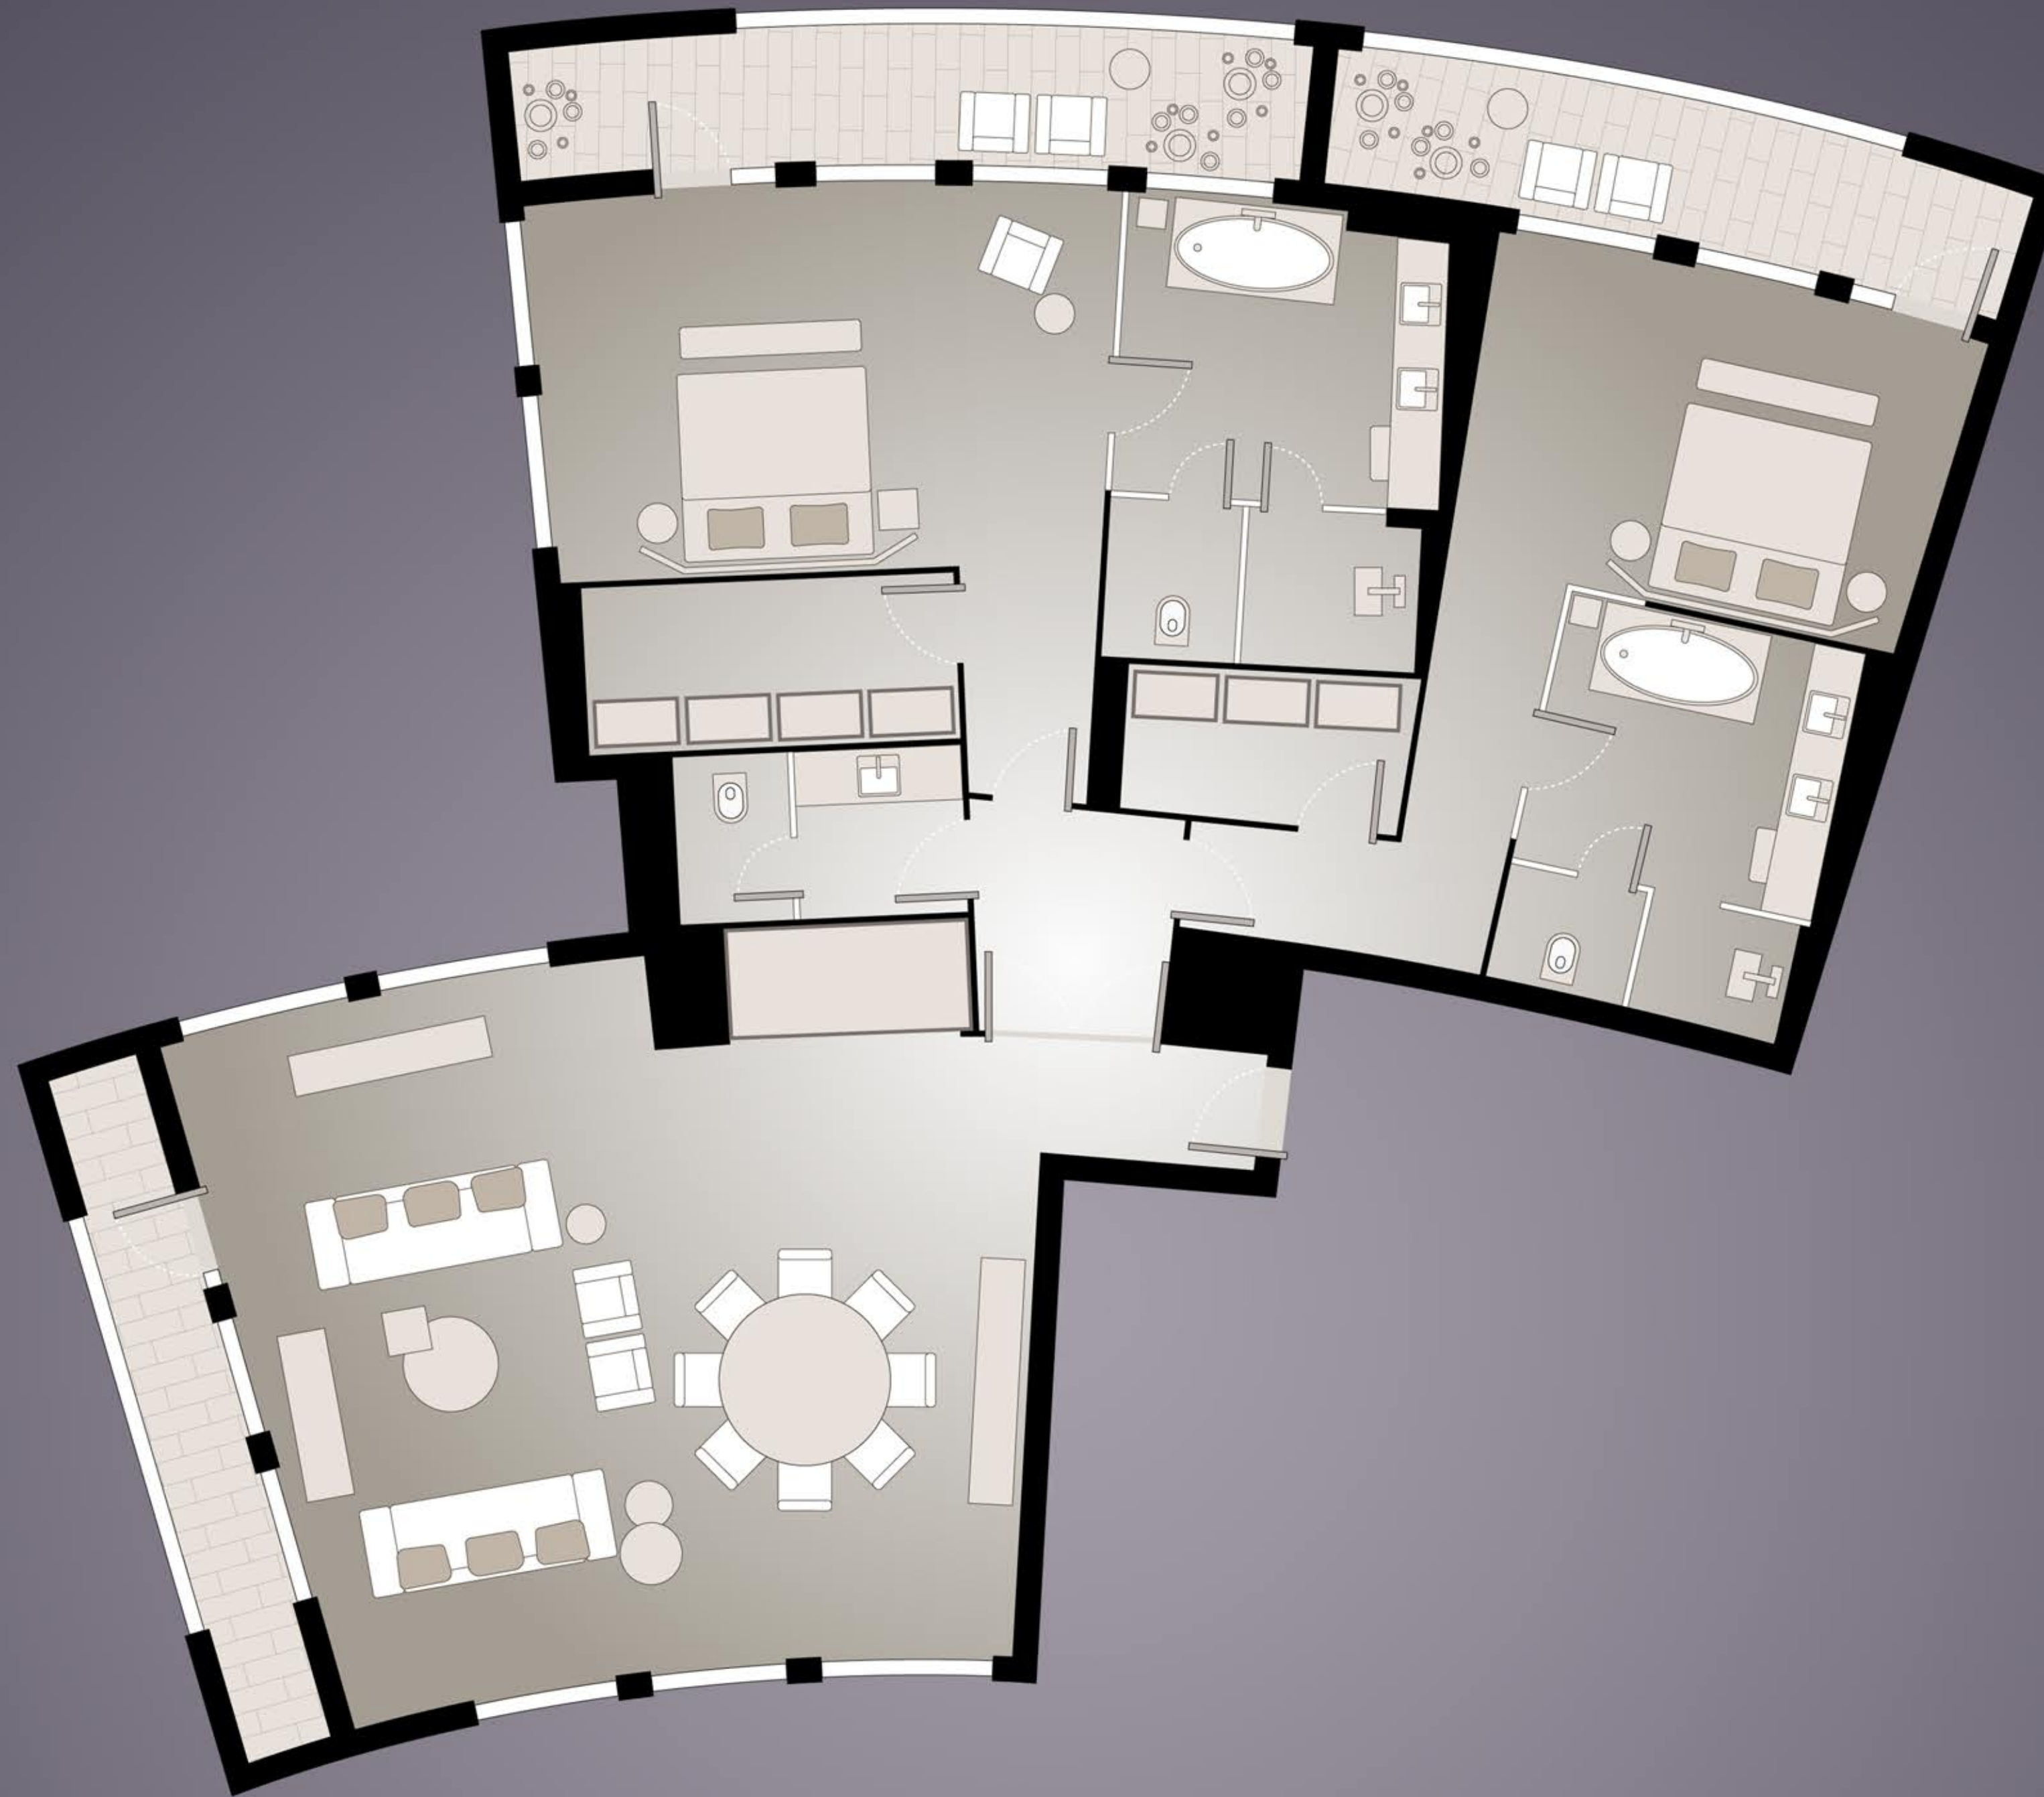

Penthouse

660 sqm | 7,104 sq ft

Services & Amenities

- Native Union Eclipse charging hub
- State-of-the-art sound experience with Native Union x La Boite Bluetooth speaker
- Complimentary wireless high-speed internet access
- Complimentary in-room Maxi Bar (except wines and champagne) , offering a variety of beverages and snacks. Items can be personalised to suit dietary needs
- Complimentary espresso machine, with illy coffee and a selection of Jing Teas
- Luxury bathroom accessories by SV Casa
- Artisanal bath & body products by British luxury brand, Bamford