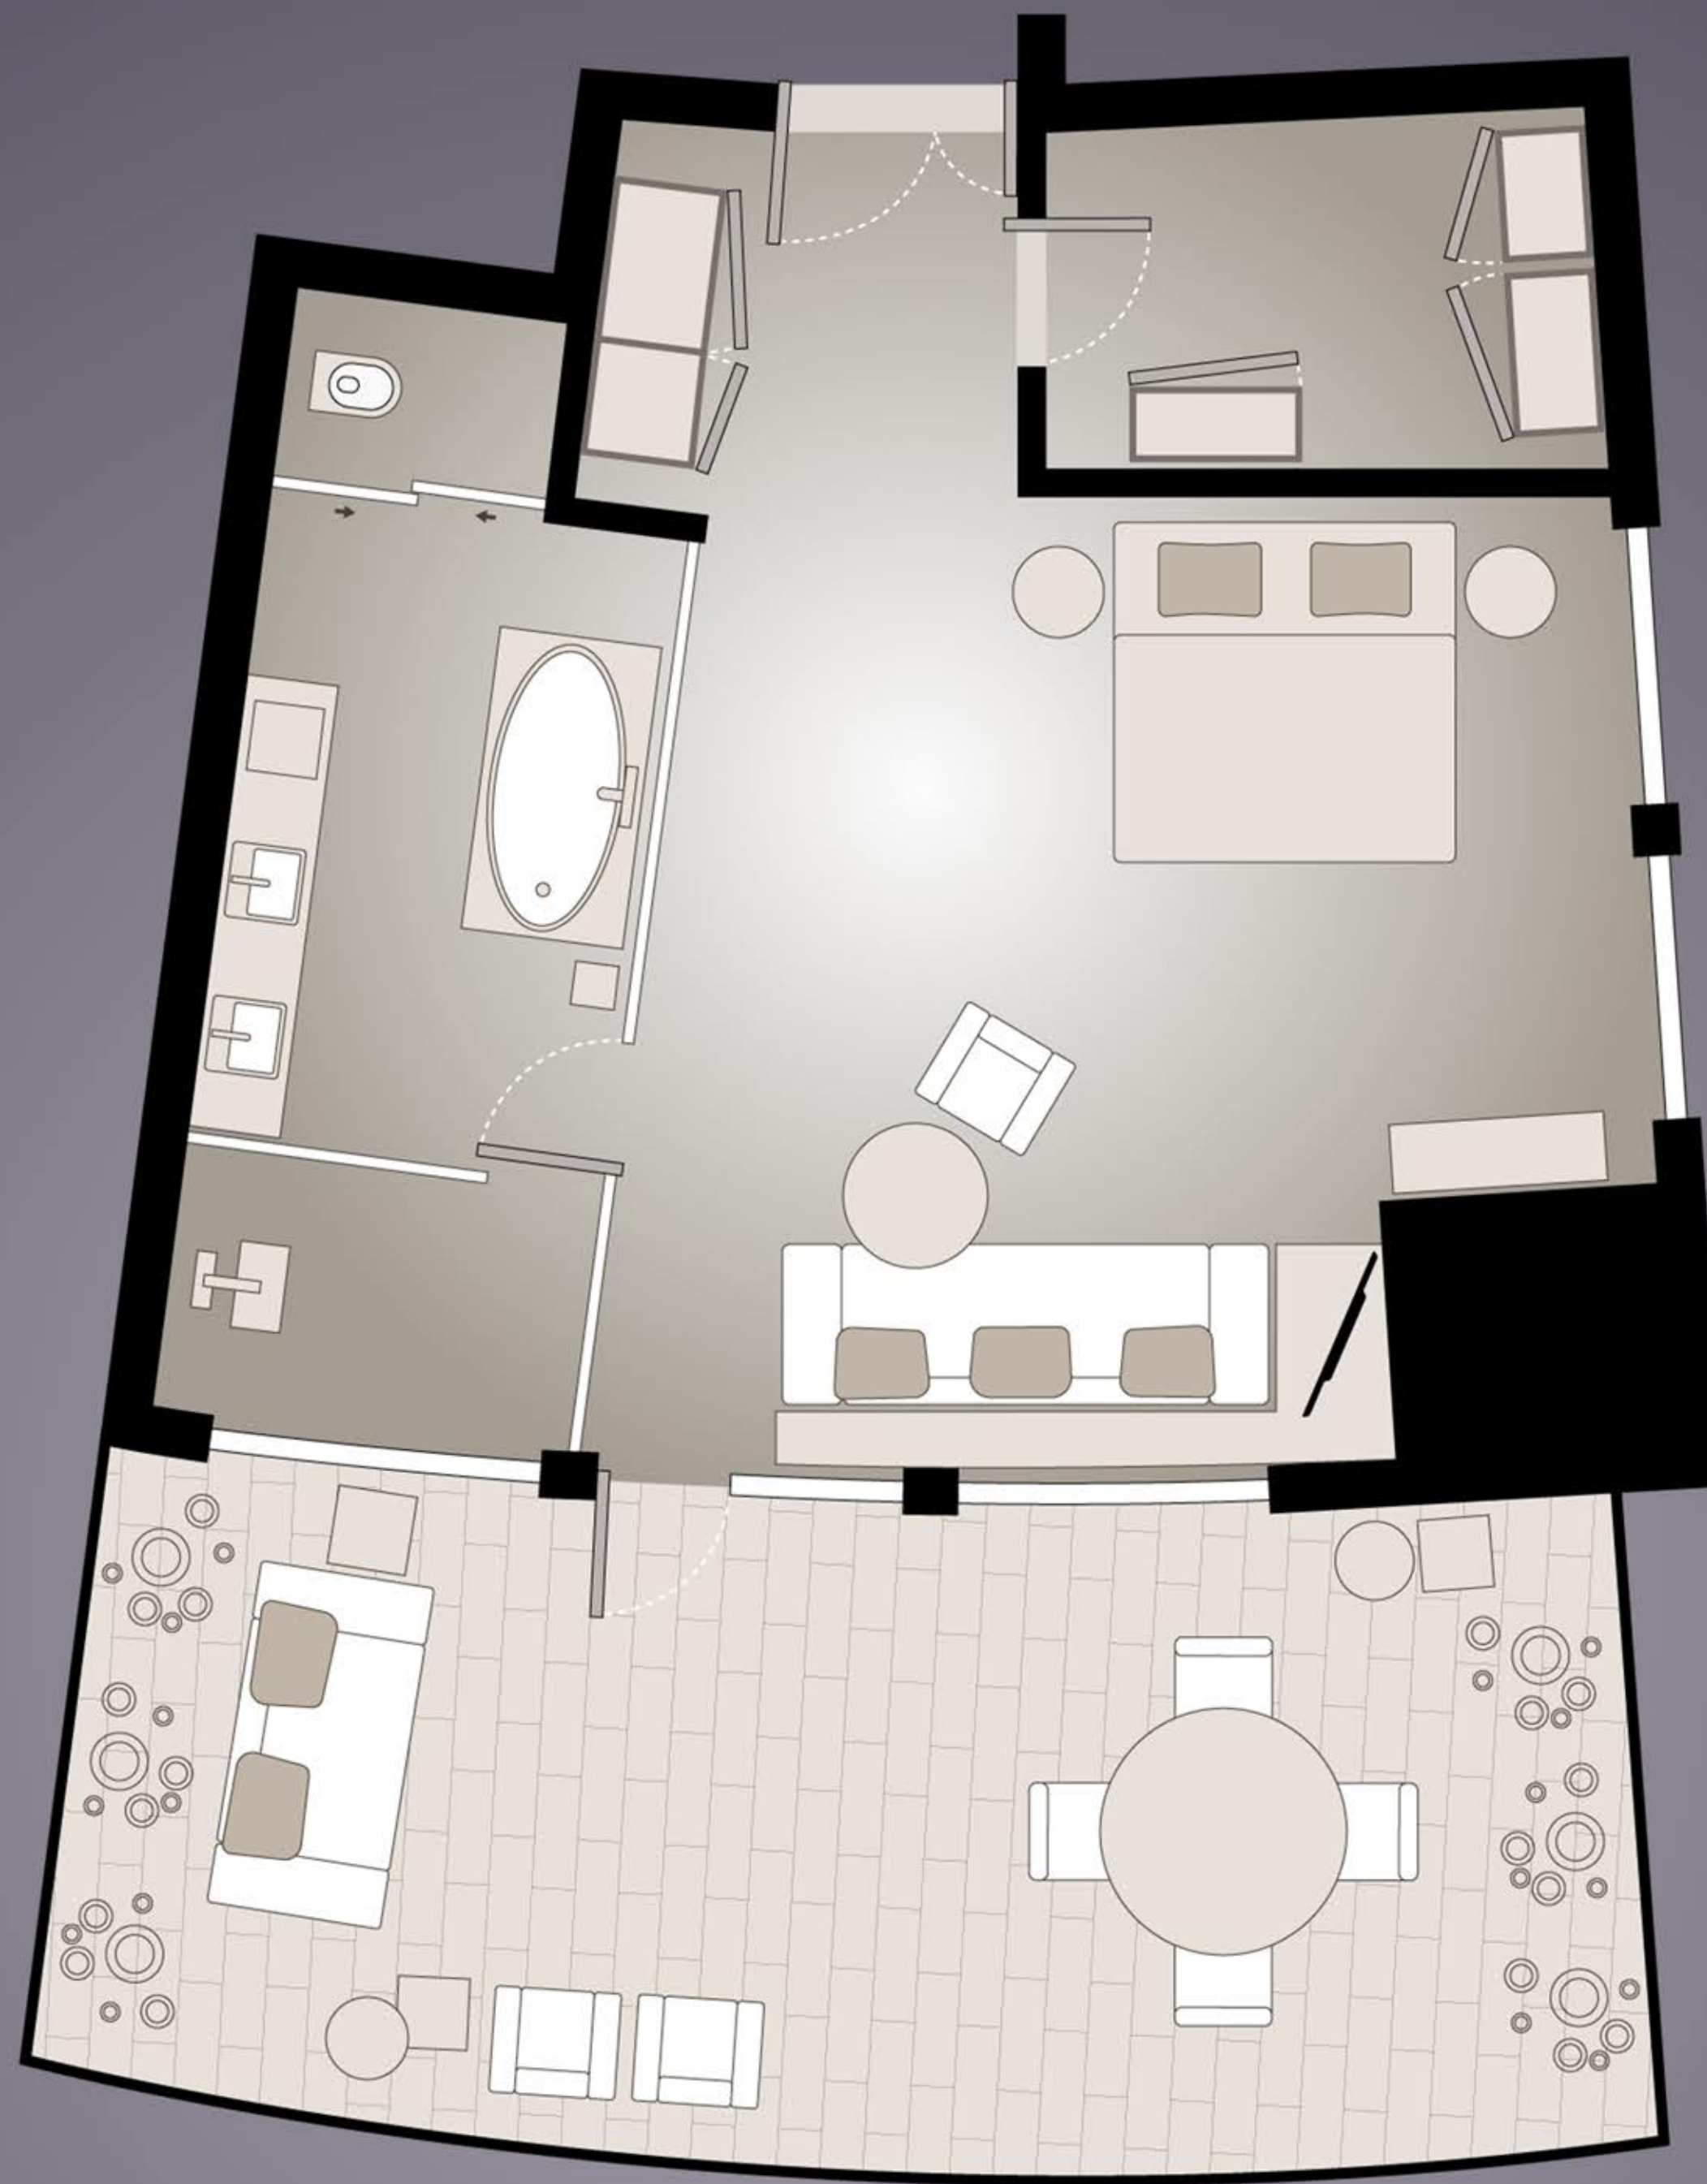

# Gallery Suite

110 sqm | 1,184 sq ft

## Services & Amenities

- Native Union Eclipse charging hub
- State-of-the-art sound experience with Native Union x La Boite Bluetooth speaker
- Complimentary wireless high-speed internet access
- Complimentary in-room Maxi Bar (except wines and champagne) , offering a variety of beverages and snacks. Items can be personalised to suit dietary needs
- Complimentary espresso machine, with illy coffee and a selection of Jing Teas
- Luxury bathroom accessories by SV Casa
- Artisanal bath & body products by British luxury brand, Bamford