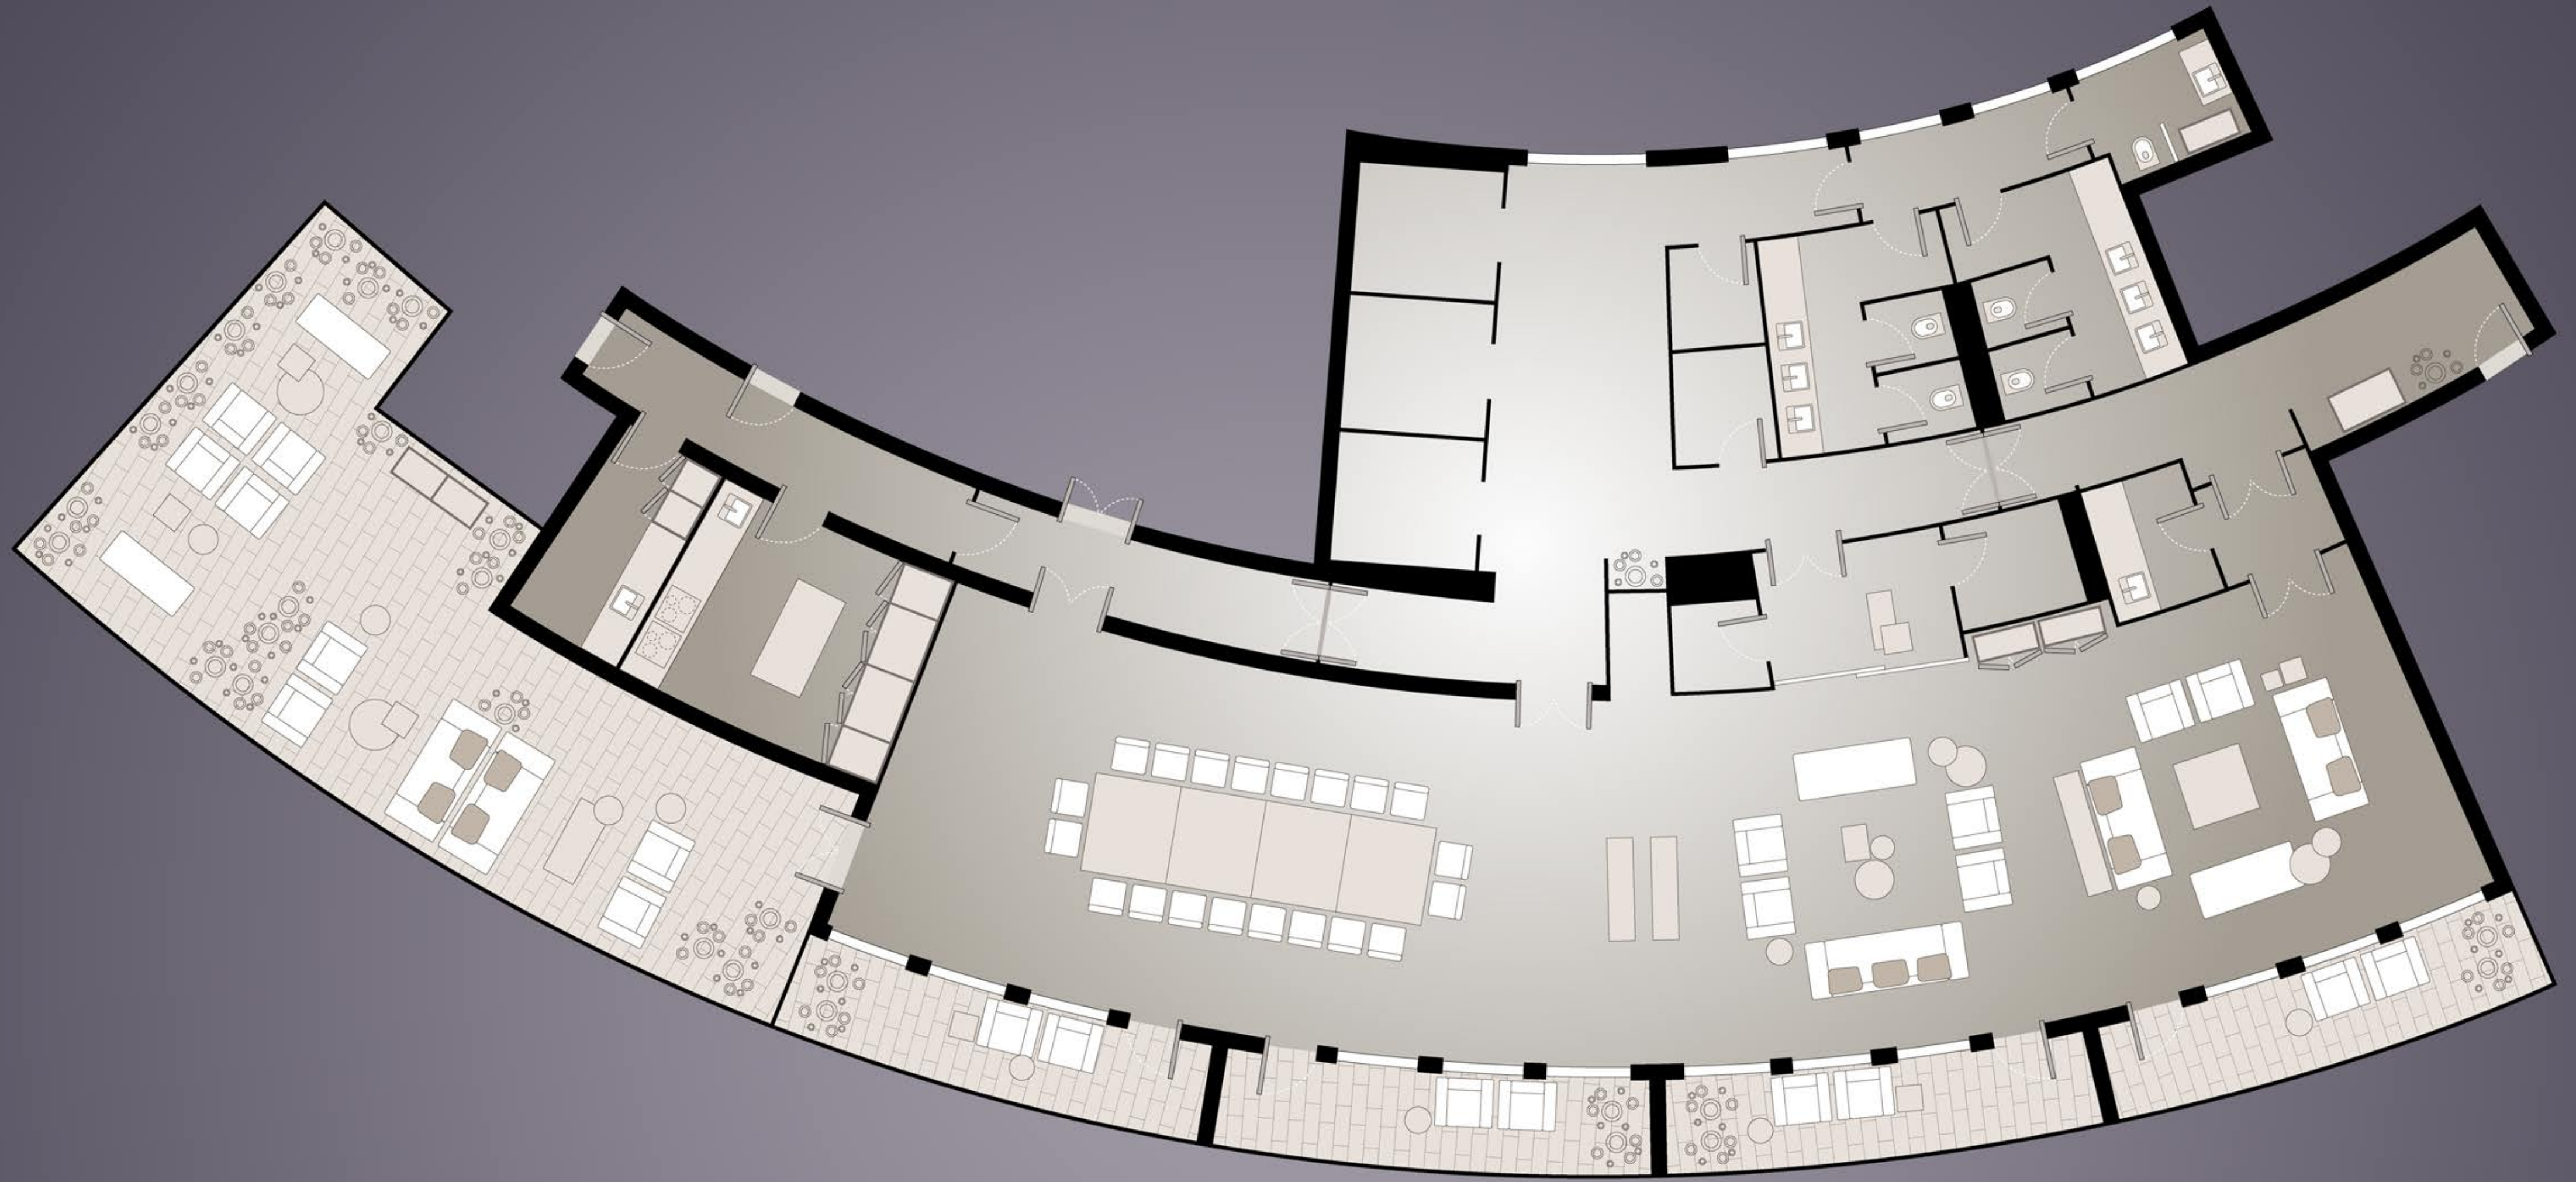

Penthouse

660 sqm | 7,104 sq ft

The top-floor Penthouse overlooks the famous Nanjing Road (West) and is sure to impress all guests with its immaculate design. Measuring an impressive 660 sqm in total, the spacious Penthouse features both outdoor and indoor spaces, with an expansive terrace alongside a 208 sqm room that can be converted for event use.

The Penthouse is suitable to host an array of occasions such as dinner parties, celebrations, corporate meetings and product launches.